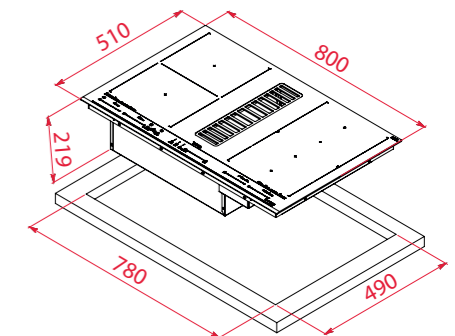

COLOR
Black

REF. 112730000

EXTERNAL DIMENSIONS
Height 219mm Width 800mm Depth 510mm