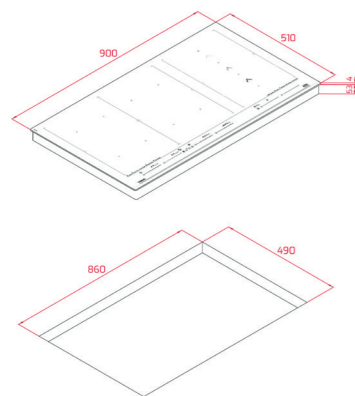

MAESTRO IZF 99700 MST BK

- Serie DirectSense
- Encimera de inducción FullFlex
- Función SlideCooking
- Funciones directas con sensores de temperatura: Cocinar arroz, confitar, mantener caliente, escalfar, asar a la parrilla, freír en sartén, freír, hervir rápidamente, hervir a fuego lento y derretir
- Control táctil MultiSlider
- 6 Zonas de cocción
- 6 Zonas Ø 262,5 X 195 mm
- Superficie de vidrio cerámico
- Sistema de seguridad con bloqueo automático
- Temporizador
- Power plus
- Bloqueo infantil
- Indicador de calor residual
- Administrador de energía
- kit de fácil instalación
- Easy installation kit
- Potencia nominal máxima 11.100 W