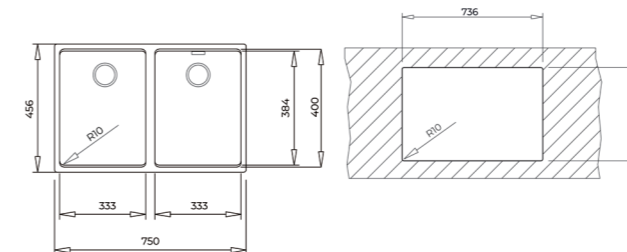

COLOR  Carbón

DIMENSIONES EXTERNAS

Largo 750mm Ancho 456mm Profundidad 200mm
REF. 115260038 EAN. 8434778023817

PERSONALIZACIONES

REF. 115260038X VAL/REB BRASS

REF. 115260038X1 VAL/REB TITANIUM

REF. 115260038X2 VAL/REB COPPER